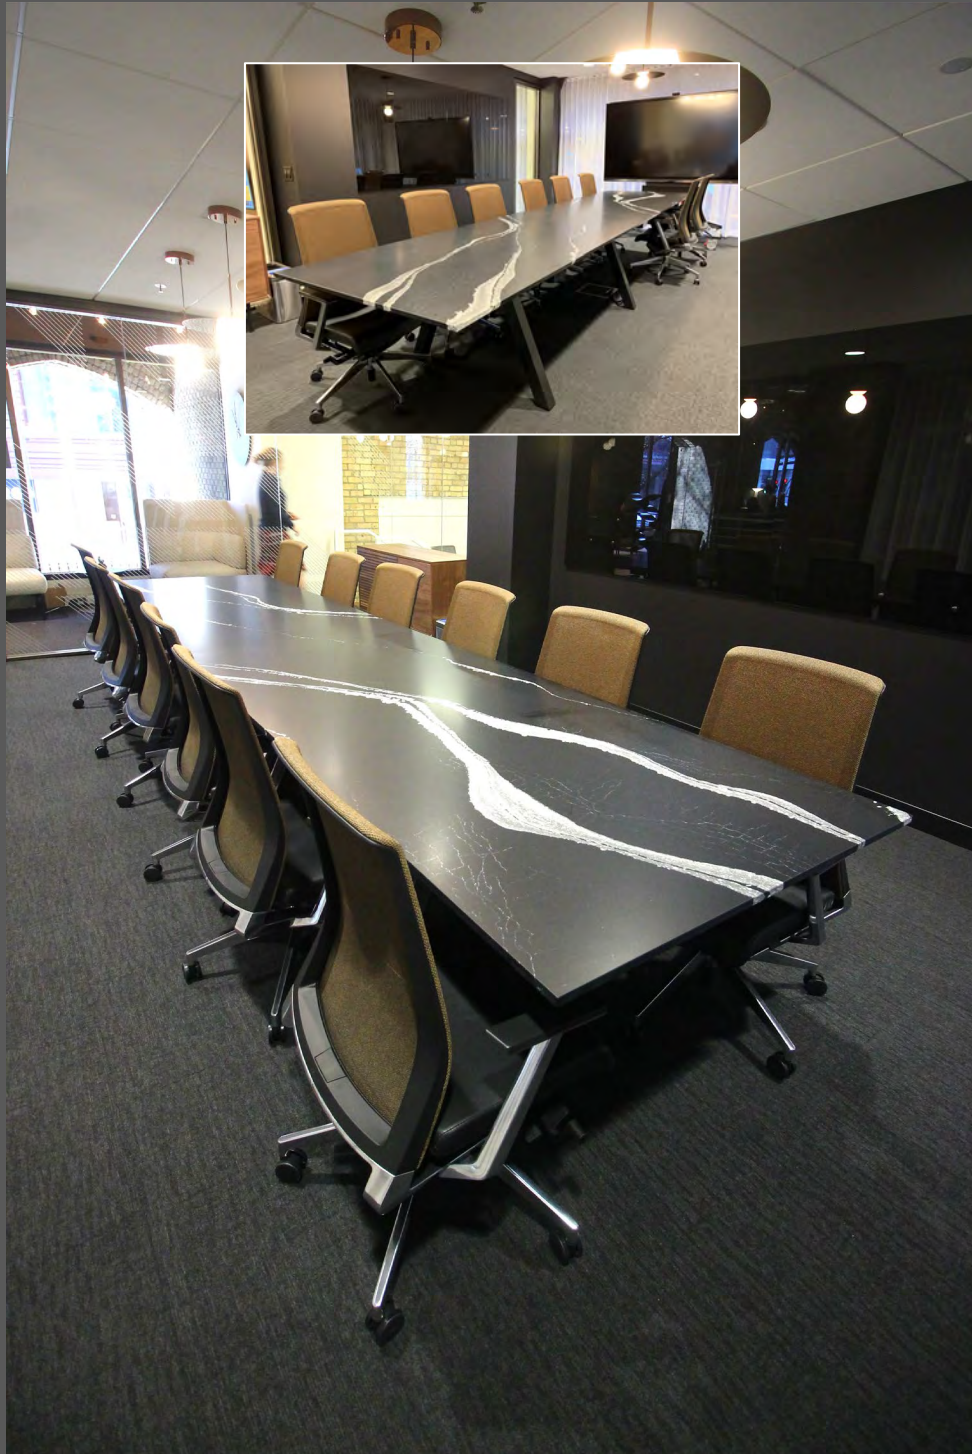

LEEZA™ COLLECTION