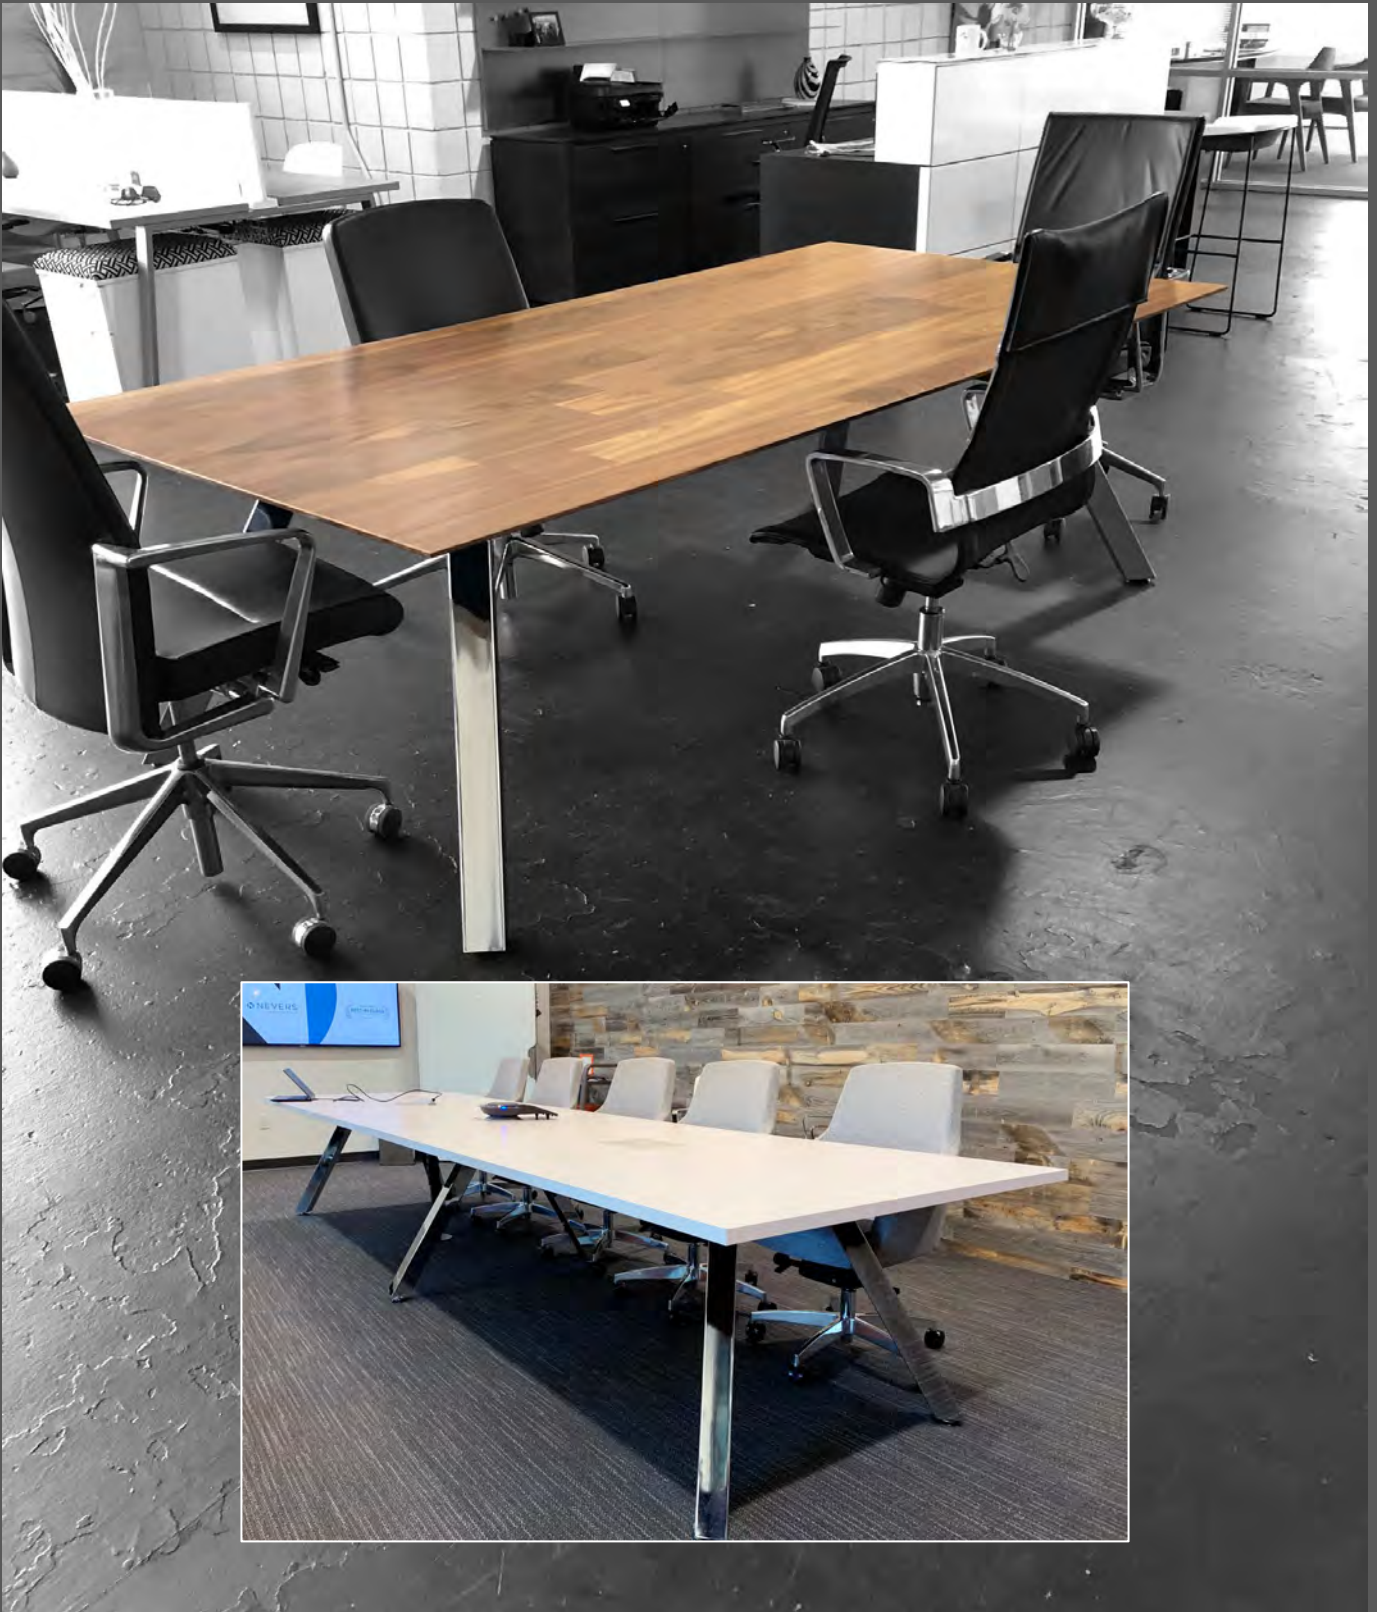

LEEZA™
COLLECTION